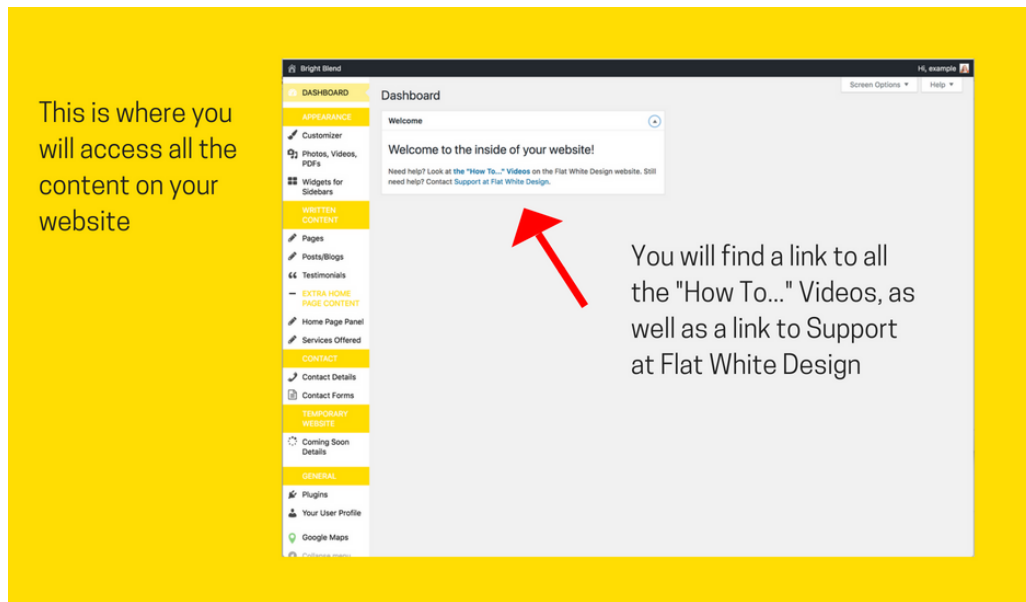

“How To....” Guide for your Flat White Design website

The WordPress Dashboard

When you log in to your website, you will land on the WordPress Dashboard page.

From here, you can access all the content on your website, edit the layout, add or edit pages and posts, access the customizer, and more. You will also find a link to all the “How To....” Videos, as well as a link to email us for any extra support you might need.

Visiting your Website

To visit your website from your dashboard, click on the website name on the top left-hand corner.

We recommend keeping a separate tab open for your live website, so that you can easily switch between the dashboard and the site.