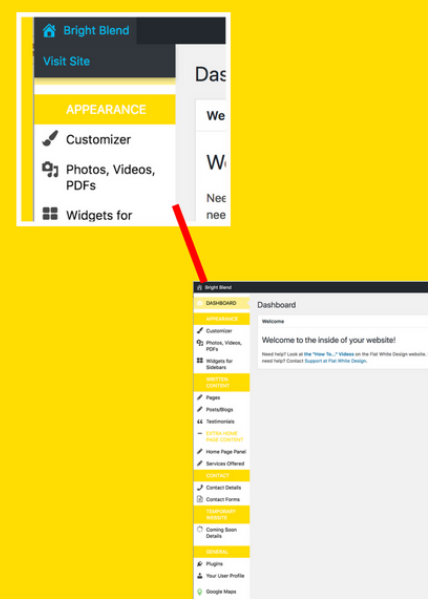

Visiting your Website

To visit your website from your dashboard, click on the website name on the top left-hand corner.

We recommend keeping a separate tab open for your live website, so that you can easily switch between the dashboard and the site.

To visit your website, click on your website name on the top left of the screen.