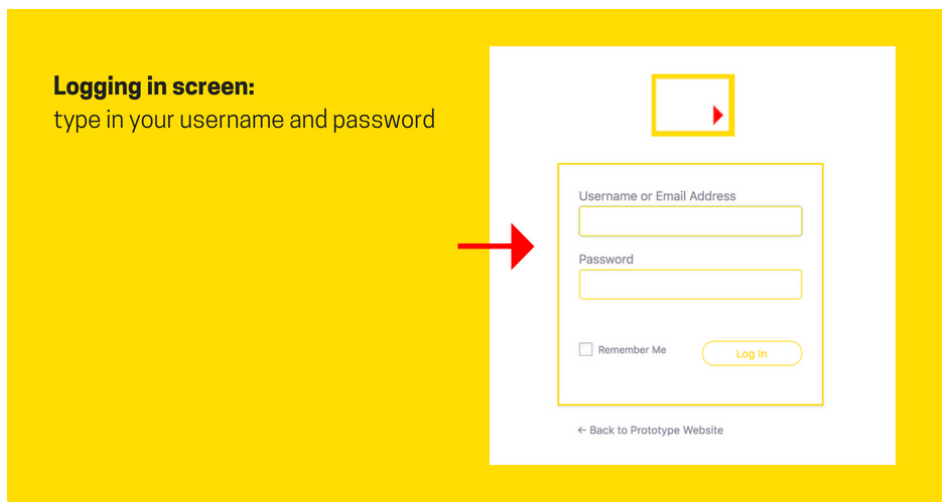

## Logging In

When your Flat White Design website is ready, we will send you a link, which will show a “Coming Soon” page:

To log in, go to the address bar, and type in “/wp-admin”, then Enter:

You will then land on the WordPress Dashboard: