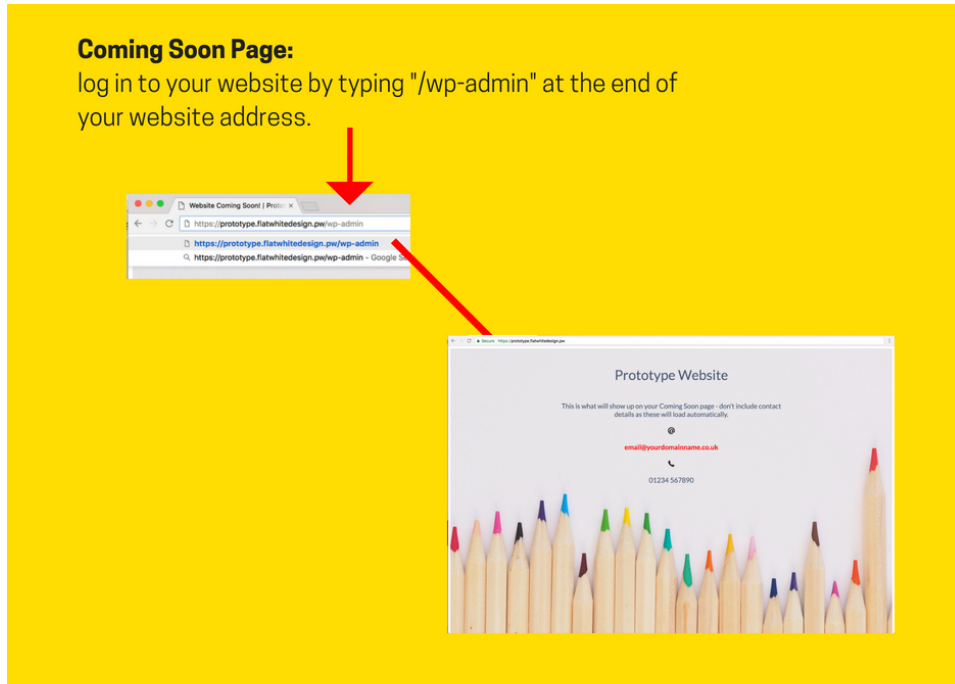

## Logging In

When your Flat White Design website is ready, we will send you a link, which will show a “Coming Soon” page:

To log in, go to the address bar, and type in “/wp-admin”, then Enter:

You will then land on the WordPress Dashboard: