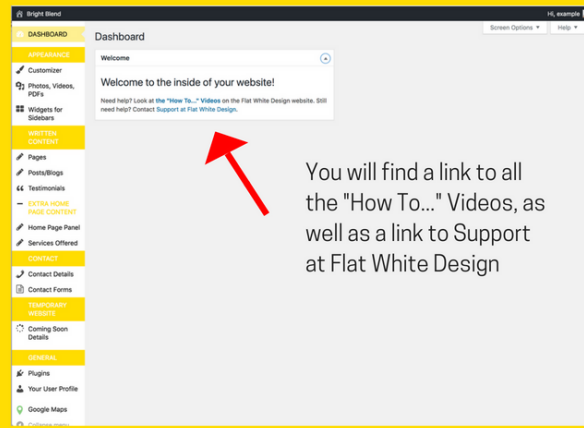

This is where you will access all the content on your website

You will find a link to all the "How To..." Videos, as well as a link to Support at Flat White Design

Find out more about the WordPress Dashboard here.