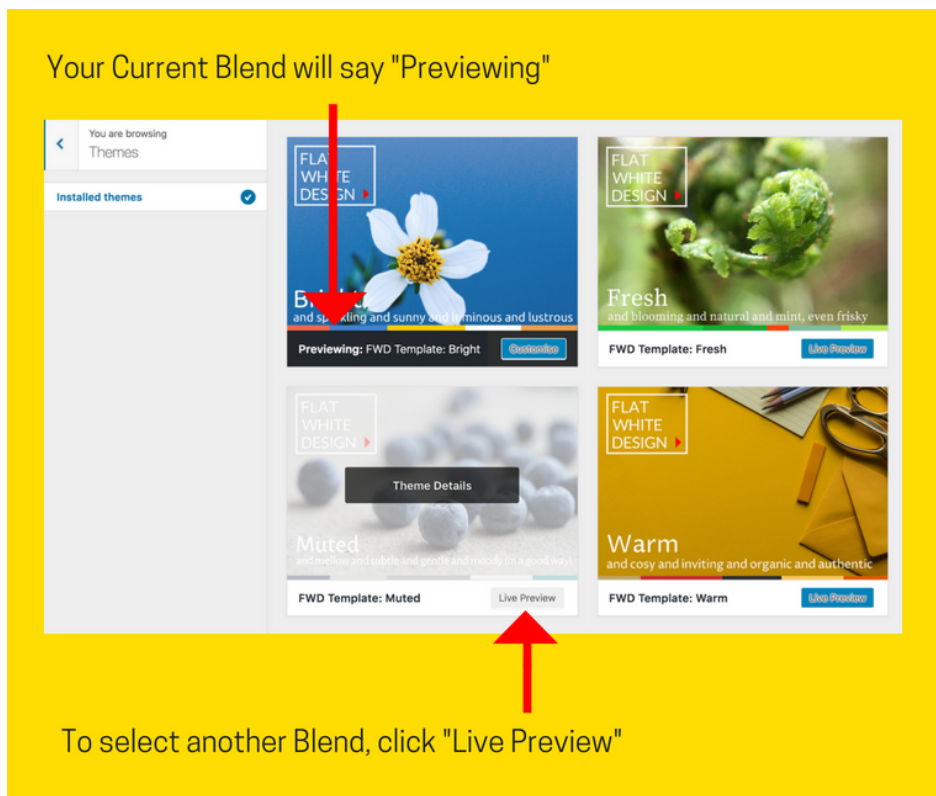

“How To....” Guide for your Flat White Website

How to Change your Blend

You can change the Blend of your website really easily, without losing any of your content. This will change the options you have for colours and typography, but the layout will stay the same.

Click on “Change” within the Active Theme box, and other options will appear.

Click on “Live Preview” to select another Blend. You will then preview this new Blend within Customizer. If you are happy to change, remember to click “Publish”.