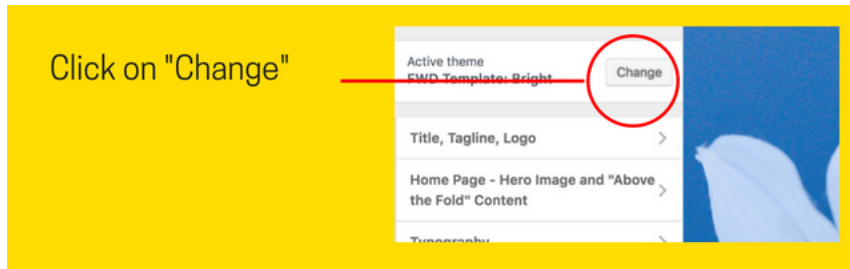

“How To....” Guide for your Flat White Website

How to Change your Blend

You can change the Blend of your website really easily, without losing any of your content. This will change the options you have for colours and typography, but the layout will stay the same.