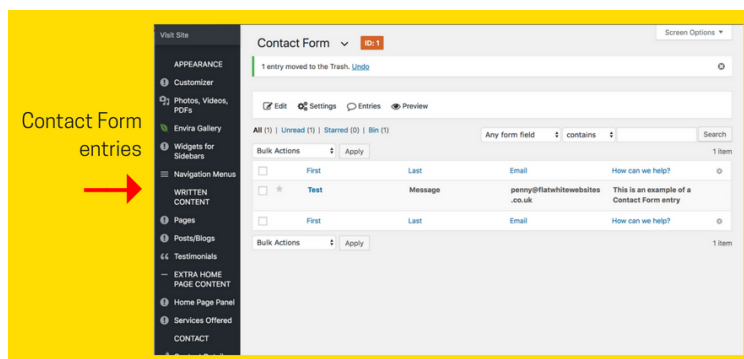

“How To....” Guide for your Flat White Website

Contact Form Entries

Your website is set up with a Contact Form, which is on your Contact Page.

The contact form contains the following fields:

- Name * (split into First and Last)
- Email *
- How can we help? *
- Submit button

Entries

Copies of the Contact Form entries will be emailed directly to you, but you can also access your Contact Form entries via your WordPress Dashboard:

Your entries are listed here:

The colour of the dashboard will change to black and white, which is a quirk of the Contact Form we use, but it will revert to the usual colour when you click on any other items in the Dashboard.