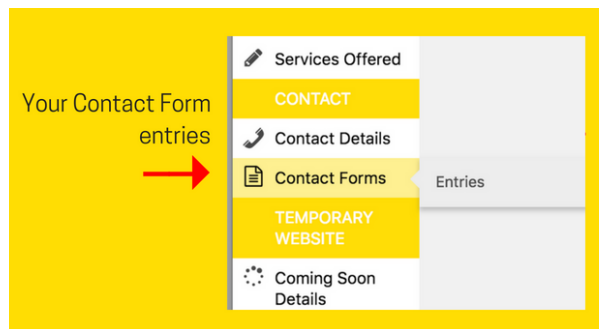

“How To....” Guide for your Flat White Website

Contact Form Entries

Your website is set up with a Contact Form, which is on your Contact Page.

The contact form contains the following fields:

- Name * (split into First and Last)
- Email *
- How can we help? *
- Submit button

Entries

Copies of the Contact Form entries will be emailed directly to you, but you can also access your Contact Form entries via your WordPress Dashboard:

Your entries are listed here:

The colour of the dashboard will change to black and white, which is a quirk of the Contact Form we use, but it will revert to the usual colour when you click on any other items in the Dashboard.